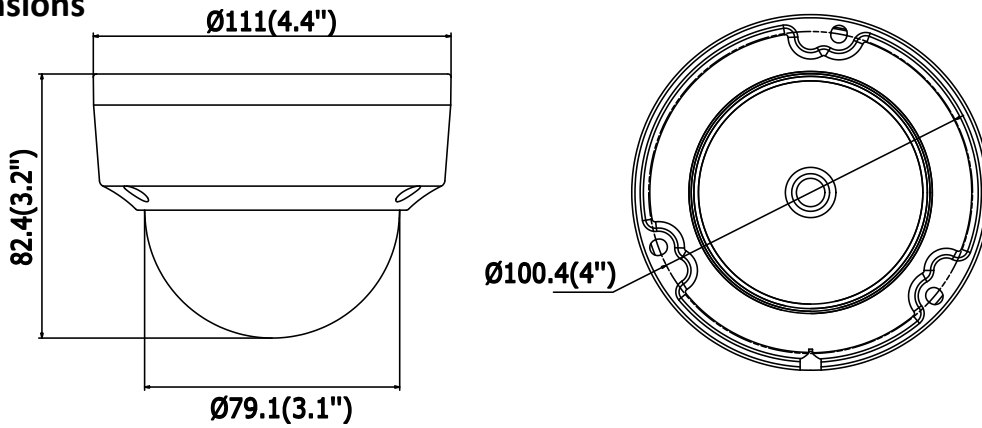

Dimensions

Unit: mm

Accessories

DS-1259ZJ

DS-1272ZJ-110

DS-1272ZJ-110B

DS-1271ZJ-110

DS-1280ZJ-DM18

DS-1276ZJ

DS-1275ZJ

DS-1250ZJ

Distributed by